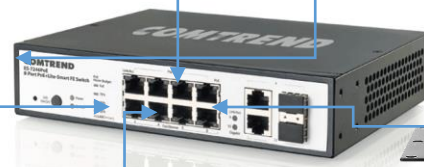

System with wireless camera control, wired live SDI video and local power

*P2418HT 24" Touch Screen *DT-N24F/DT-N24H

*CKBPROHDAPBHUS
Color Keyboard

*GY-HM890U
*KY-PZ100BU
Use local power

Only one (1) cable per camera + local power

*KM-IP4000S ProHD Studio Switcher

Blue connections are wired Ethernet.
Cameras are wirelessly controlled using MAP100
Green Connections are SDI.

*RM-LP100U Controller

To Internet ← 8-Port Network Gigabit Switch

To Line Amp & MIC ←

DEVA DB90-TX
IFB Audio Encoder

Tablet/Phone

*Available from JVC
*WB-MAP100
Wi-Fi Router