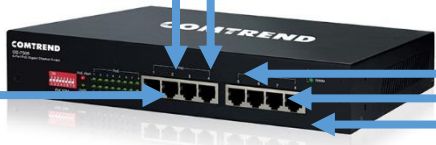

Blue connections are wired Ethernet.
Cameras are powered from Ethernet Switch.

Green Connections are SDI.

Comtrend GS-7508
Network Switch w/PoE+